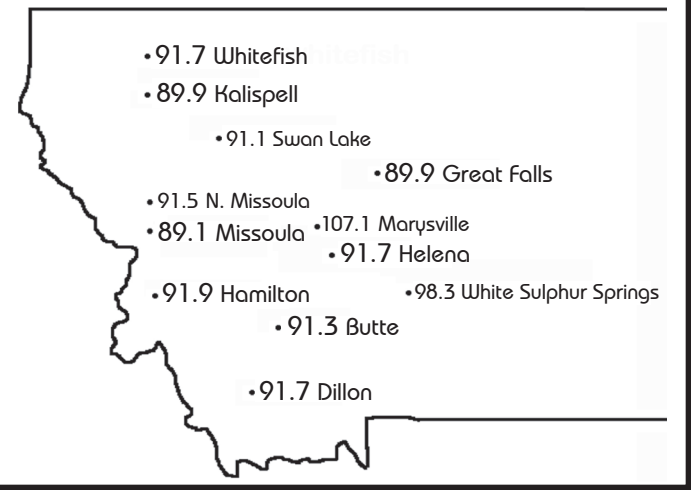

Favorites

This American Life - Tues 7:30pm
Only a Game - Sat 5am
Prairie Home Companion - Sat 6pm
American Routes - Sat 8pm
Wait Wait Don't Tell Me - Sun 11:30am

Literary

Writer's Almanac - M-F 9:00am,
Sat & Sun 4:55pm
Selected Shorts - Tues 8:30pm
The Write Question - Thu 7:30pm

For Children

The Pea Green Boat - M-F 4pm
Children's Corner - Sat 7am

Montana Short Features

MT Event Calendars - M-F 11am & 1pm
The Plant Detective - Mon 3pm & Sat 6pm
Field Notes - M 3pm, T 10:25pm, Sun 12:25pm
Garden Plot - Fri 3:55pm
Front Row Center - Sun 11:10am
Food Guys - Sun 11:20am

Montana Public Radio

News

BBC World Service Overnight - Mon-Sun 2am
Morning Edition NPR - M-F 5am & 7am
Marketplace Morning Report - M-F 5:51, 7:51am
MT Morning News - M-F 7, 7:33, 8, 8:33am
BBC World Service - M-F 12:30pm
All Things Considered NPR- Mon-Sun 5pm
MT Evening Edition - M-F 5:30pm
National Native News - M-F 6:30pm
Science Friday - Fri 1pm
Weekend Edition NPR - Sat & Sun 9am
On The Media - Sun 6pm

Public Affairs

Alternative Radio - Mon 1pm
New Dimensions - Mon 10:30pm
Living On Earth - Tue 1pm
In Other Words - Tue 10:30pm
Homeground Radio - Wed 1pm
Making Contact - Wed 1:30pm
Documentary Special - Thu 1pm

Classical

Morning Classics - Mon-Fri 9am
Performance Today - MWF 2pm, T 9:30pm, Th 9pm
Ensemble - Mon 11:30pm
From the Top - Thu 8pm
Opera - Sat 11am
Saturday Music Hall - Sat 2pm
Harmonia - Sun 6am
Sunday Musicale - Sun 7am
Sante Fe Chamber Music Festival - Sun 8am
Chicago Symphony Broadcasts- Sun 7pm

Jazz

What I Like About Jazz - Wed 8:30pm
Jazz Sessions - Thu 2pm
Jazz at Lincoln Center - Sun 12:30pm
Jazz Archives - Sun 1pm
Piano Jazz - Sun 2pm
Dimensions in Jazz - Sun 3pm

Eclectic Music

Freeforms - Mon-Fri 11am
Monday Music Special - Mon 7:30pm
Thistle & Shamrock - Mon 8:30pm
Dancing with Tradition - Mon 9:30pm
Musician's Spotlight - Tues 1:30pm
The Folk Show - Tues 2pm
Night Train - Tues 11:30pm
Afropop Worldwide - Wed 7:30pm
Blues on the Move - Wed 9:30pm
Earth Songs - Wed 11:30pm
Recorded Music / Filmtracks - Wed 12:30pm
Hearts of Space - Thu 10:00pm
Night Flight - Thu 11:00pm
Pazz & Jop - Friday 7:30pm
Muse's Jukebox - Fri 10pm
Dance Party - Fri Midnight
Jonkunnu Express - Sat 10pm
City Lights - Sat 11pm
Oasis - Sun 9pm
Echoes - Sun 11pm
Sojourn - Sun/Mon 1am